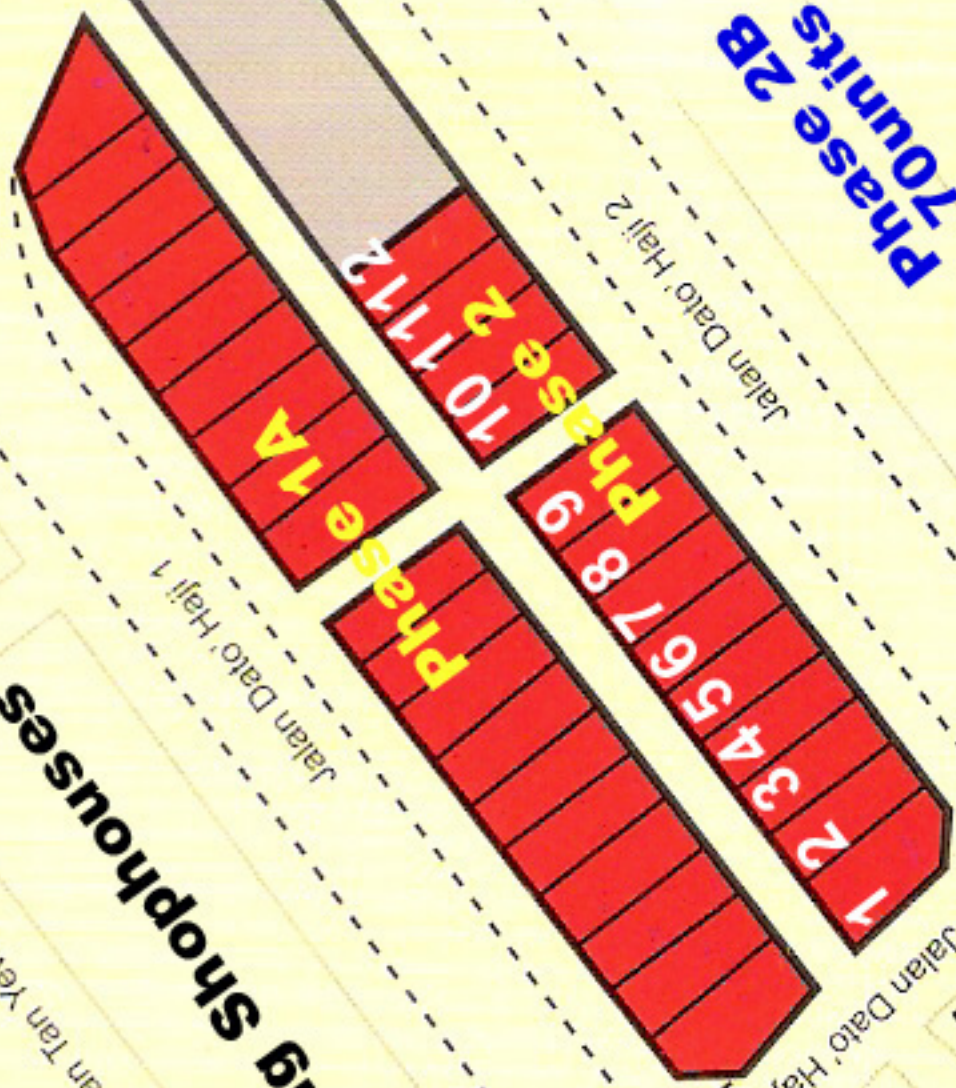

NOW LAUNCHING

Existing Shophouses

Existing Shophouses

Houses

-THE PROPERTIES

Lot Ref