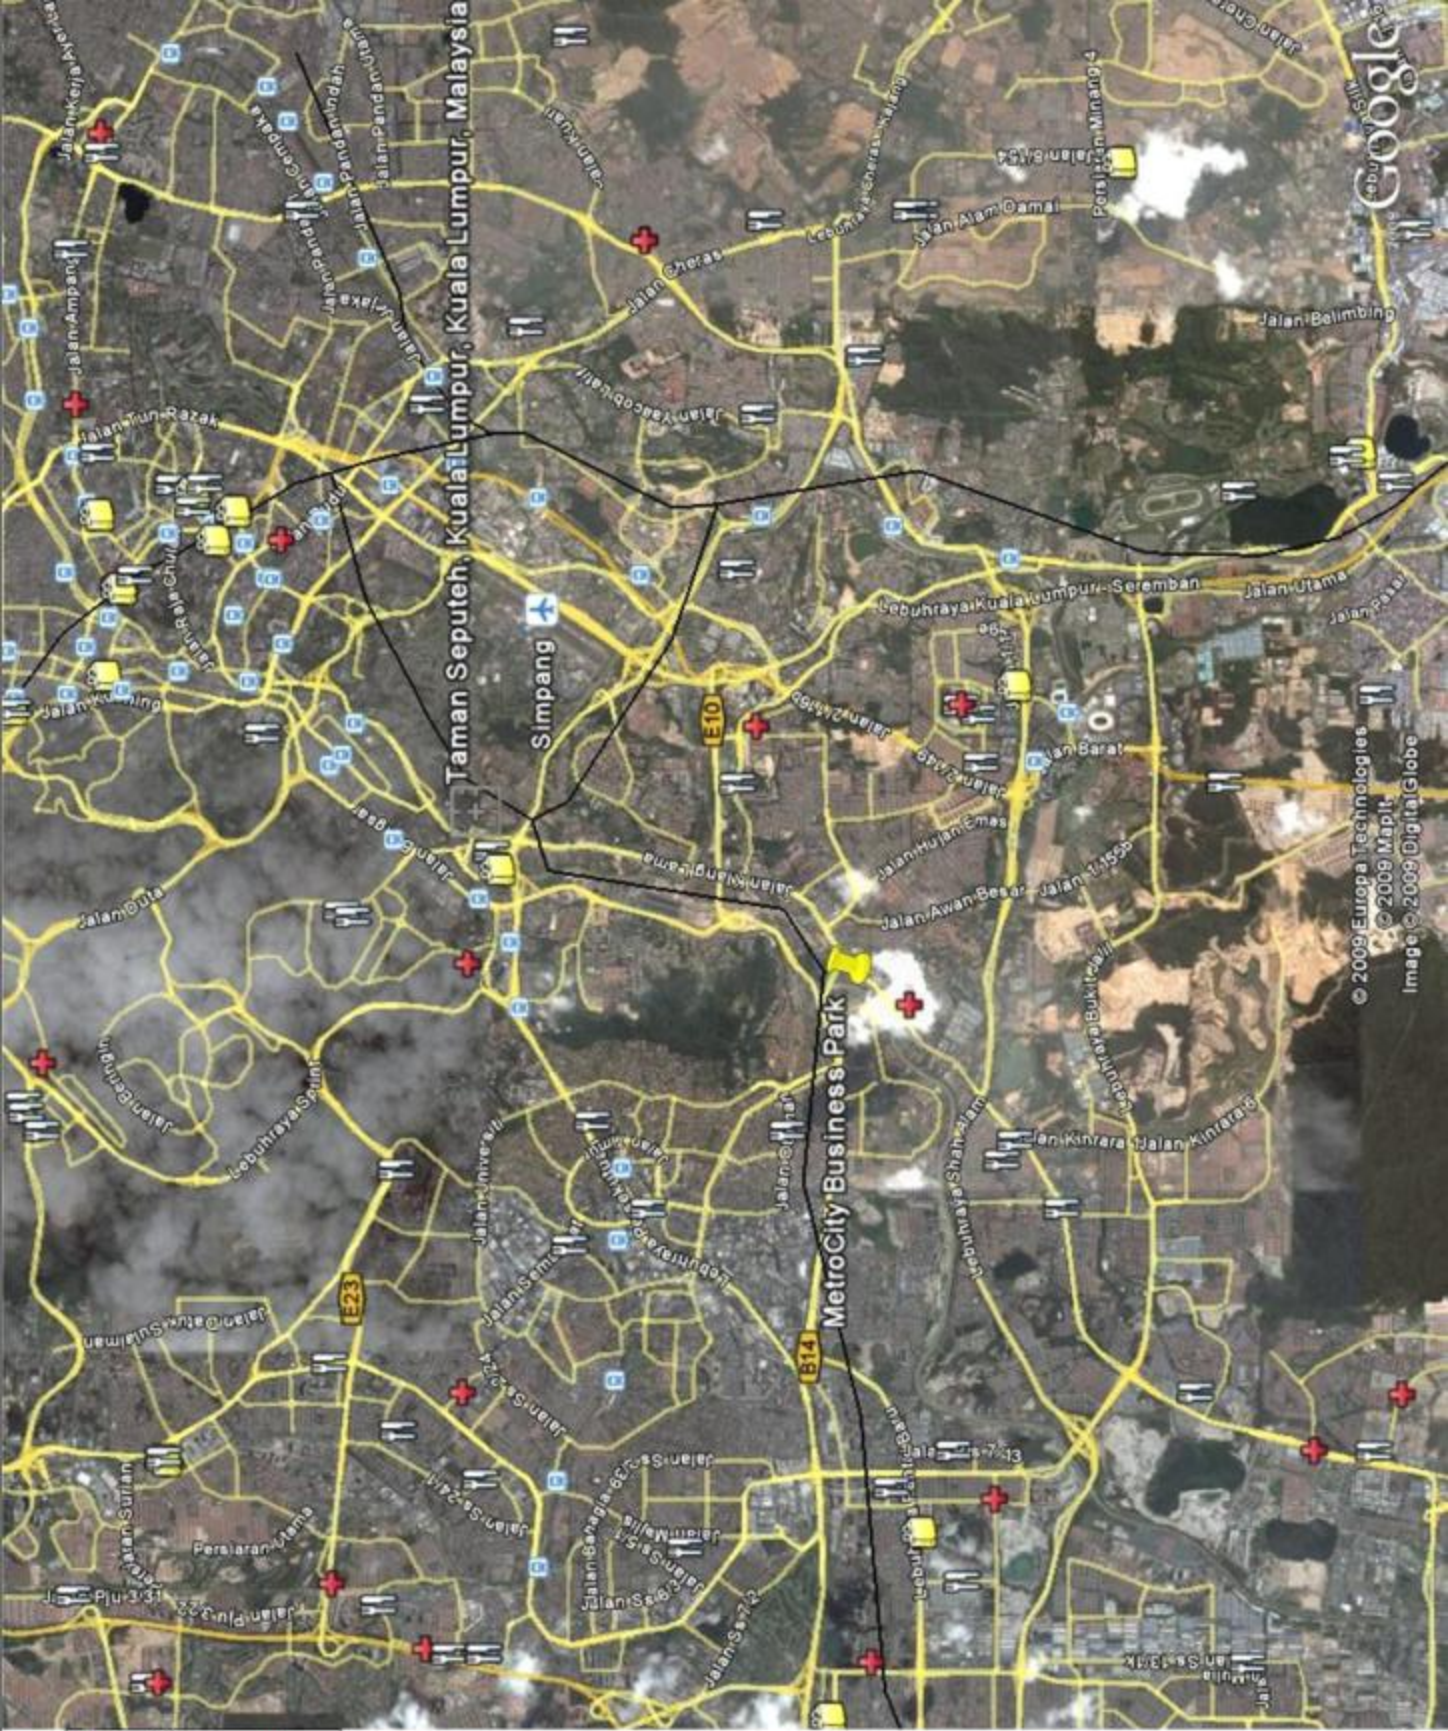

**MetroCity
Business Park**

SET FOR GROWTH

- Pearl Point Shopping Centre-1 mile
- Mid Valley Megamall- 2.9 miles
- Bangsar- 4.2 miles
- KL Sentral- 4.4 miles
- Bukit Bintang- 6 miles
- Sri Hartamas- 5 miles
- KL CBD/KLCC- 6.8 miles
- University of Malaya- 5.1 miles
- Petaling Jaya- 2 miles